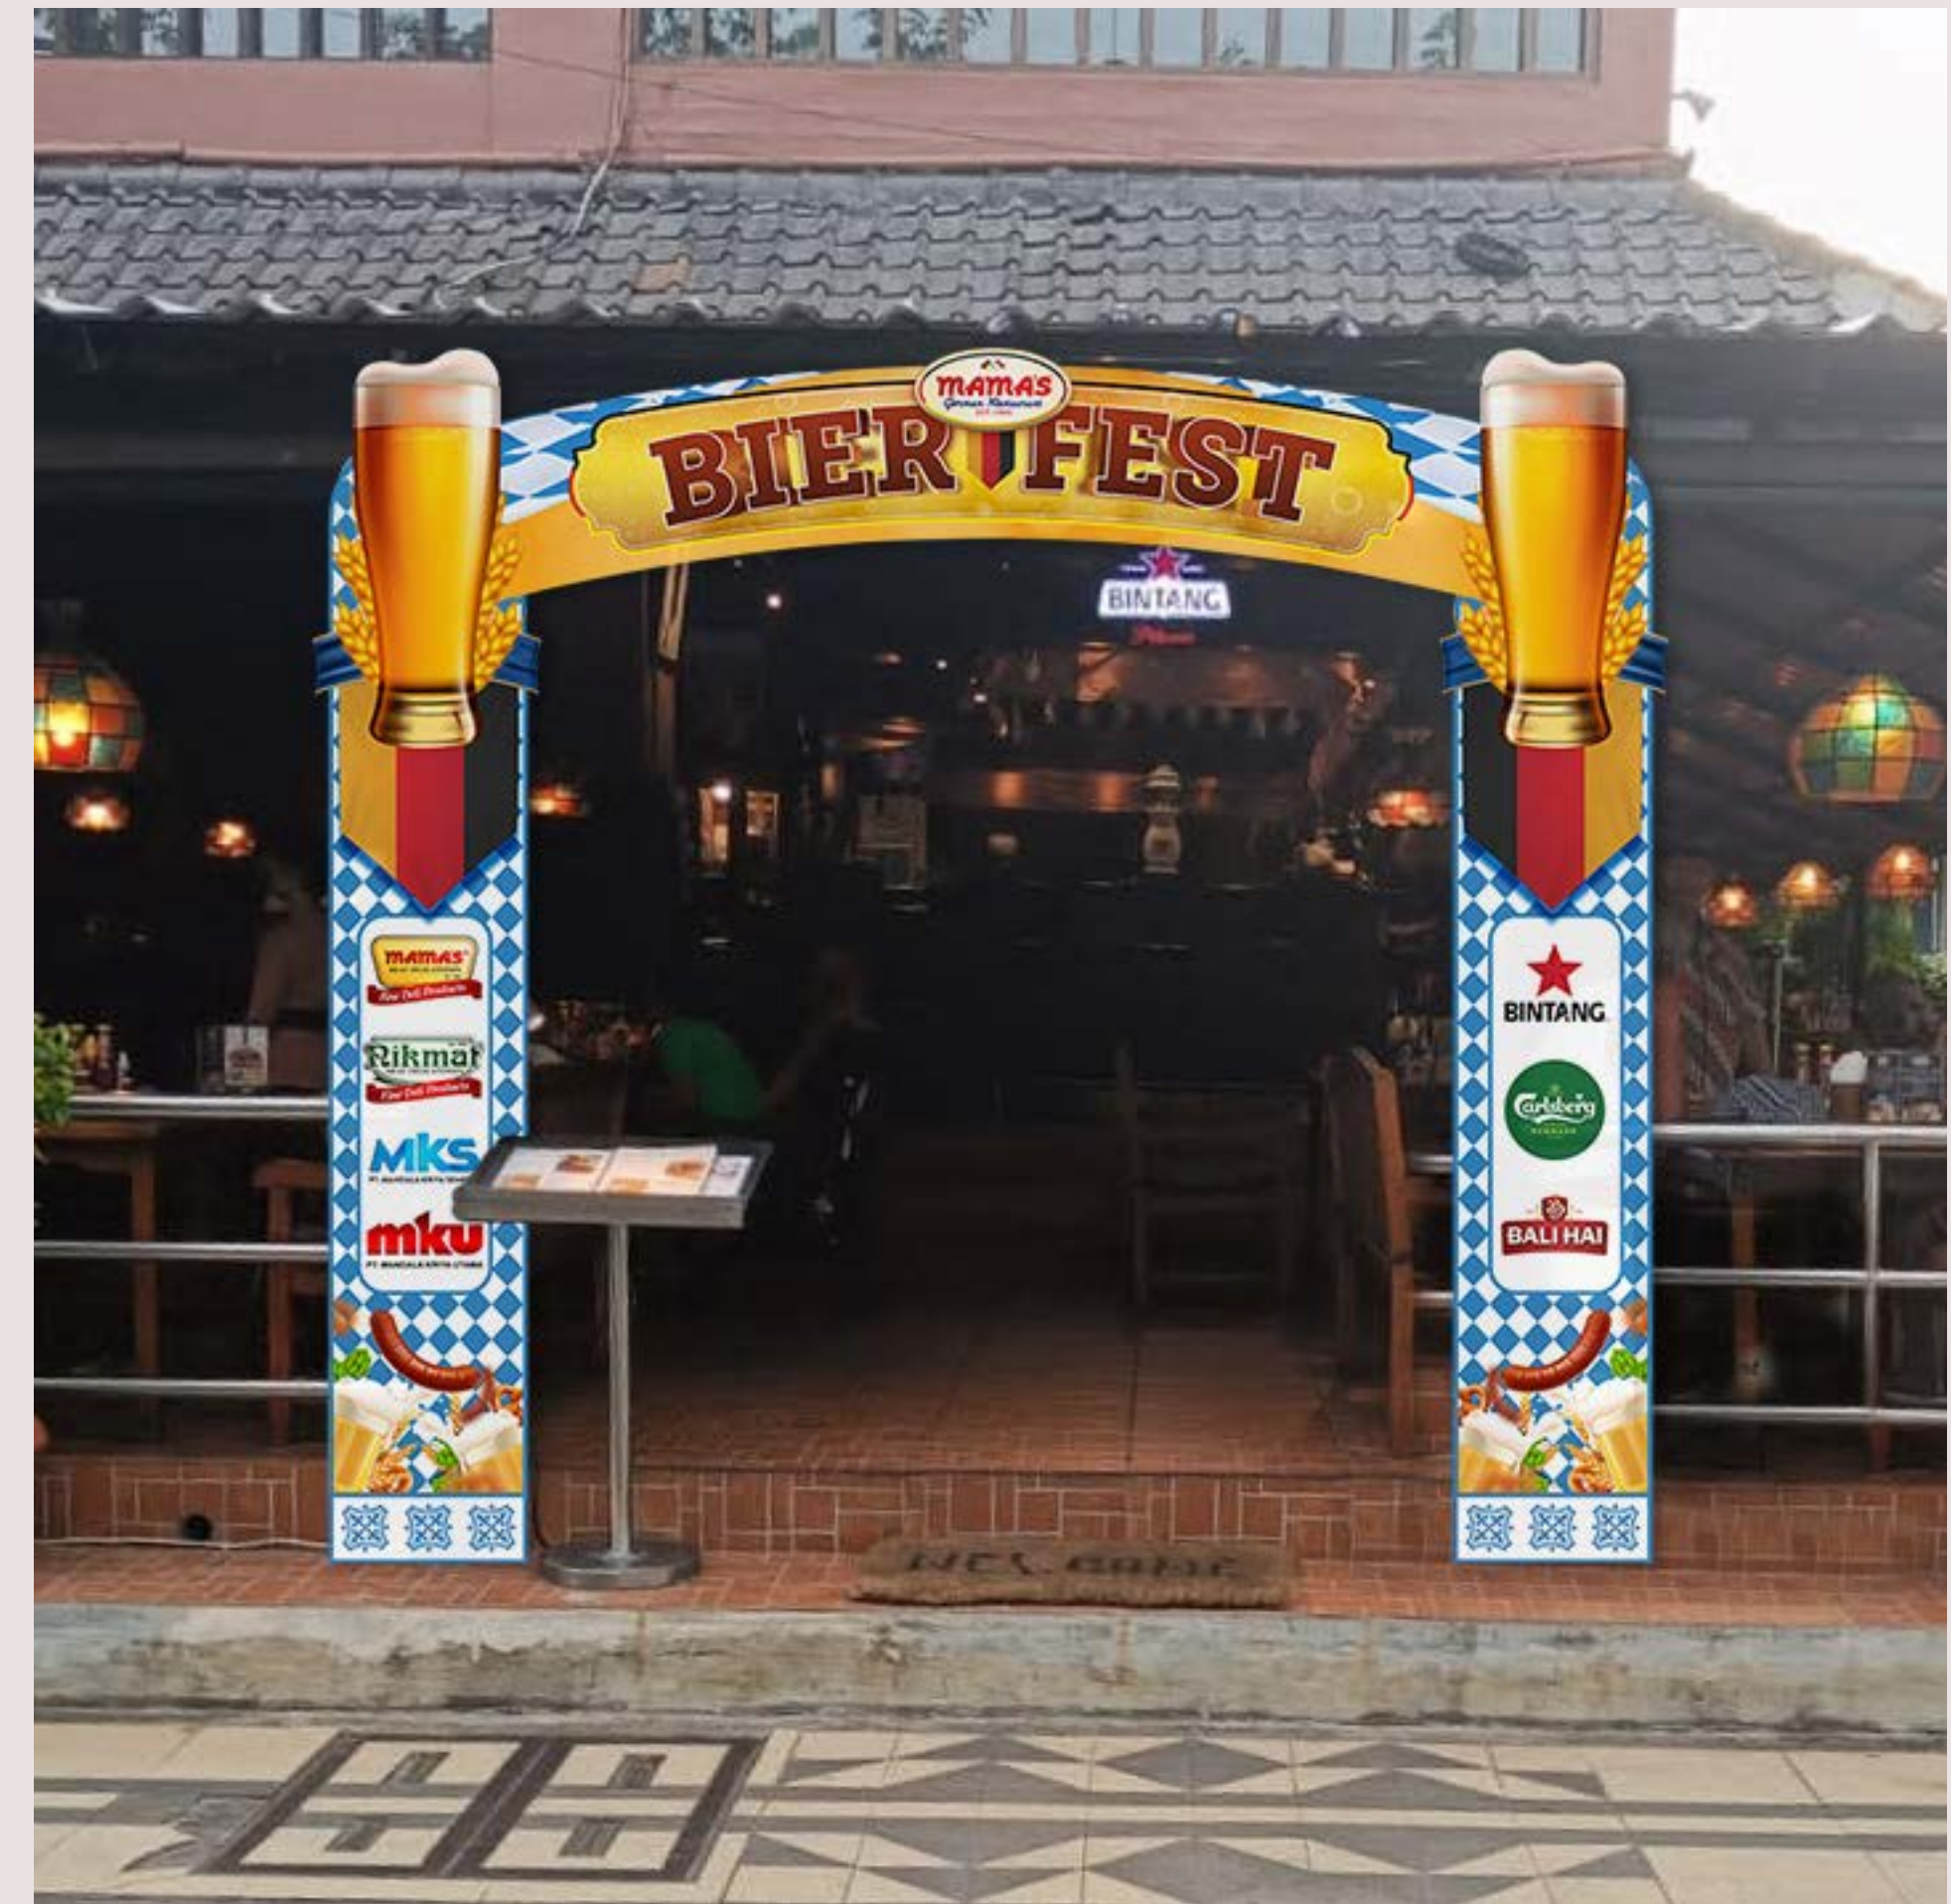

RESIL RIVERA

x-1 Unit

RESIL RIVERA XL

KAENA'S BRANDING

Kaena's

THE CATUR VILLA

MAMA'S GERMAN RESTAURANT EVENT GATE

DR SOAP COC VEGAN PRODUCT DESIGN