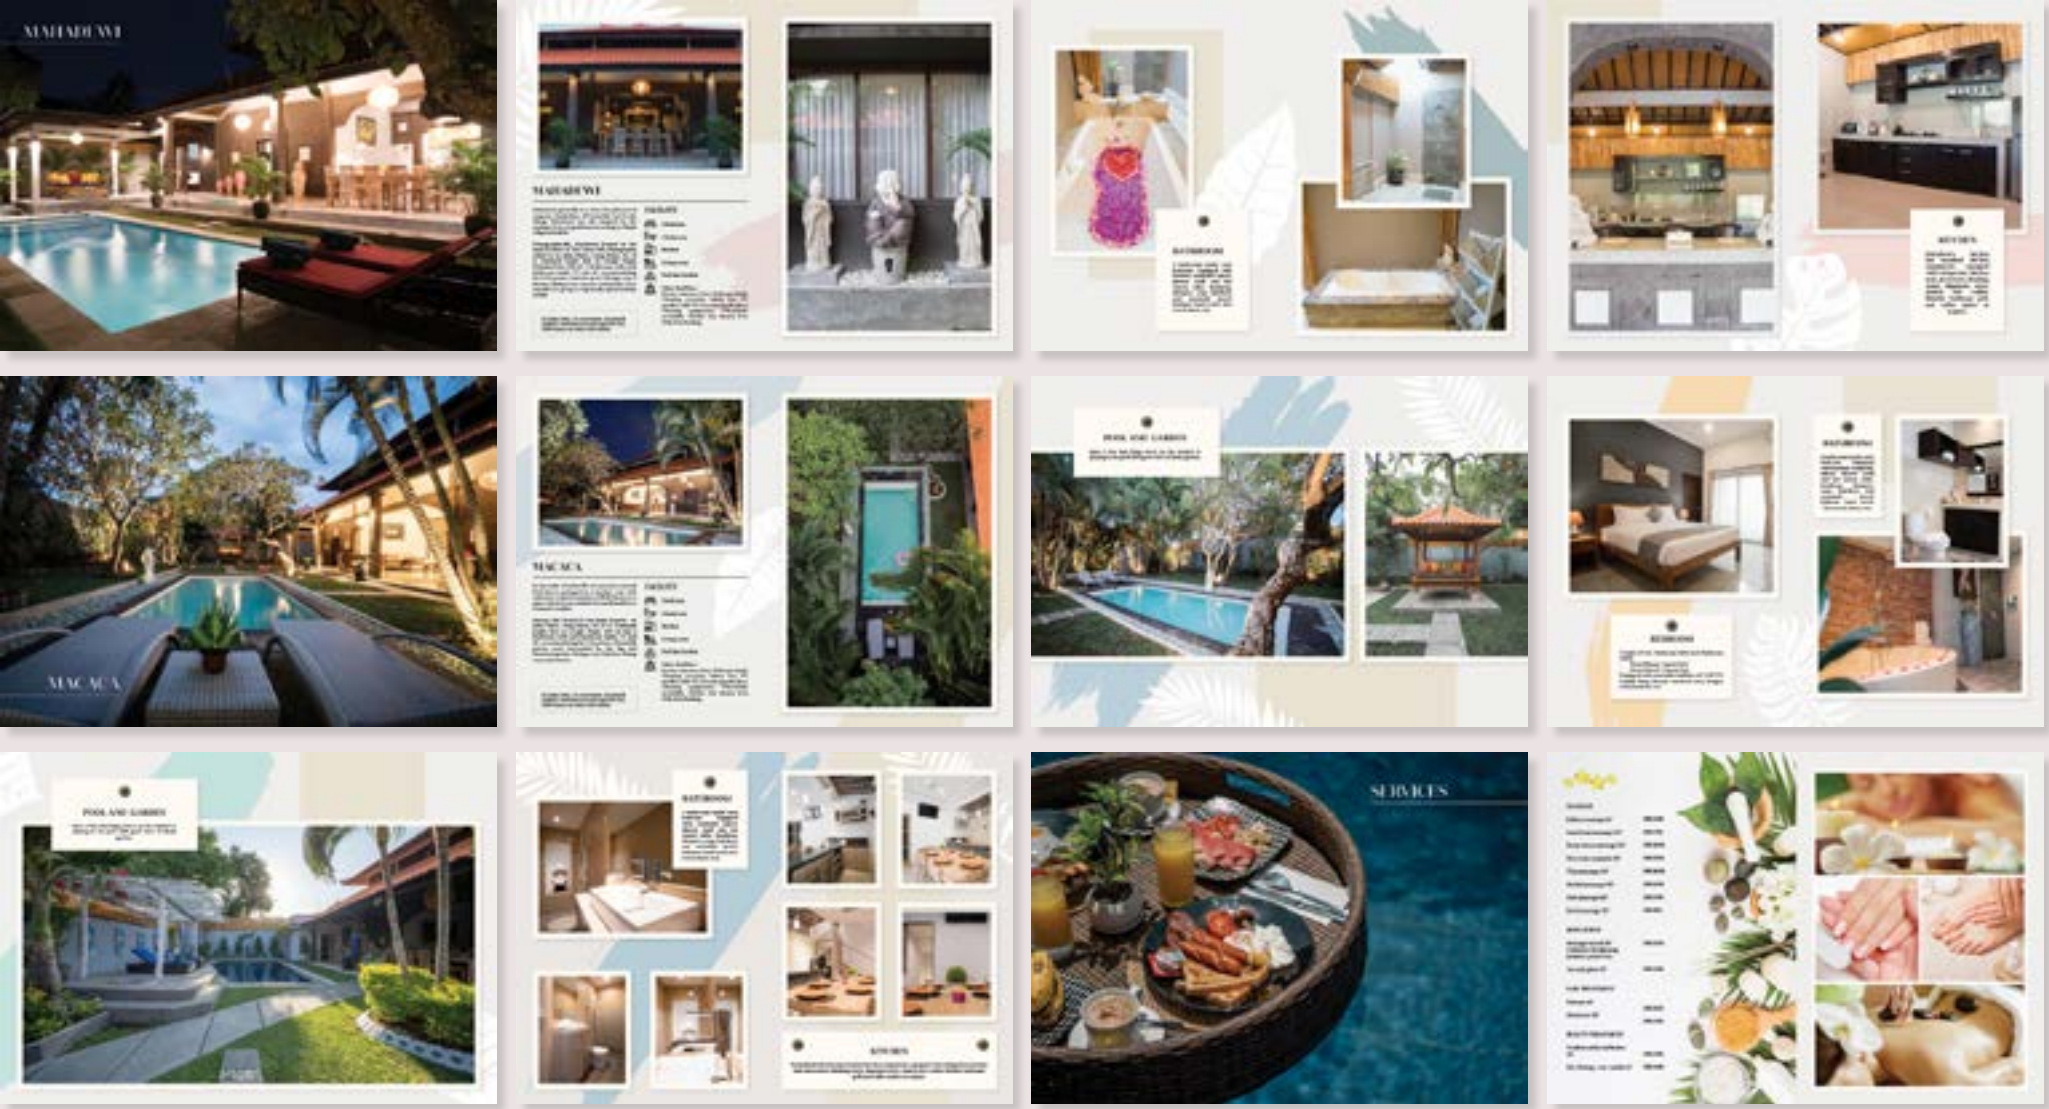

RESIL RIVERA

x-1 Unit

RESIL RIVERA XL

KAENA'S BRANDING

Kaena's

THE CATUR VILLA

MAMA'S GERMAN RESTAURANT EVENT GATE

DR SOAP COC VEGAN PRODUCT DESIGN