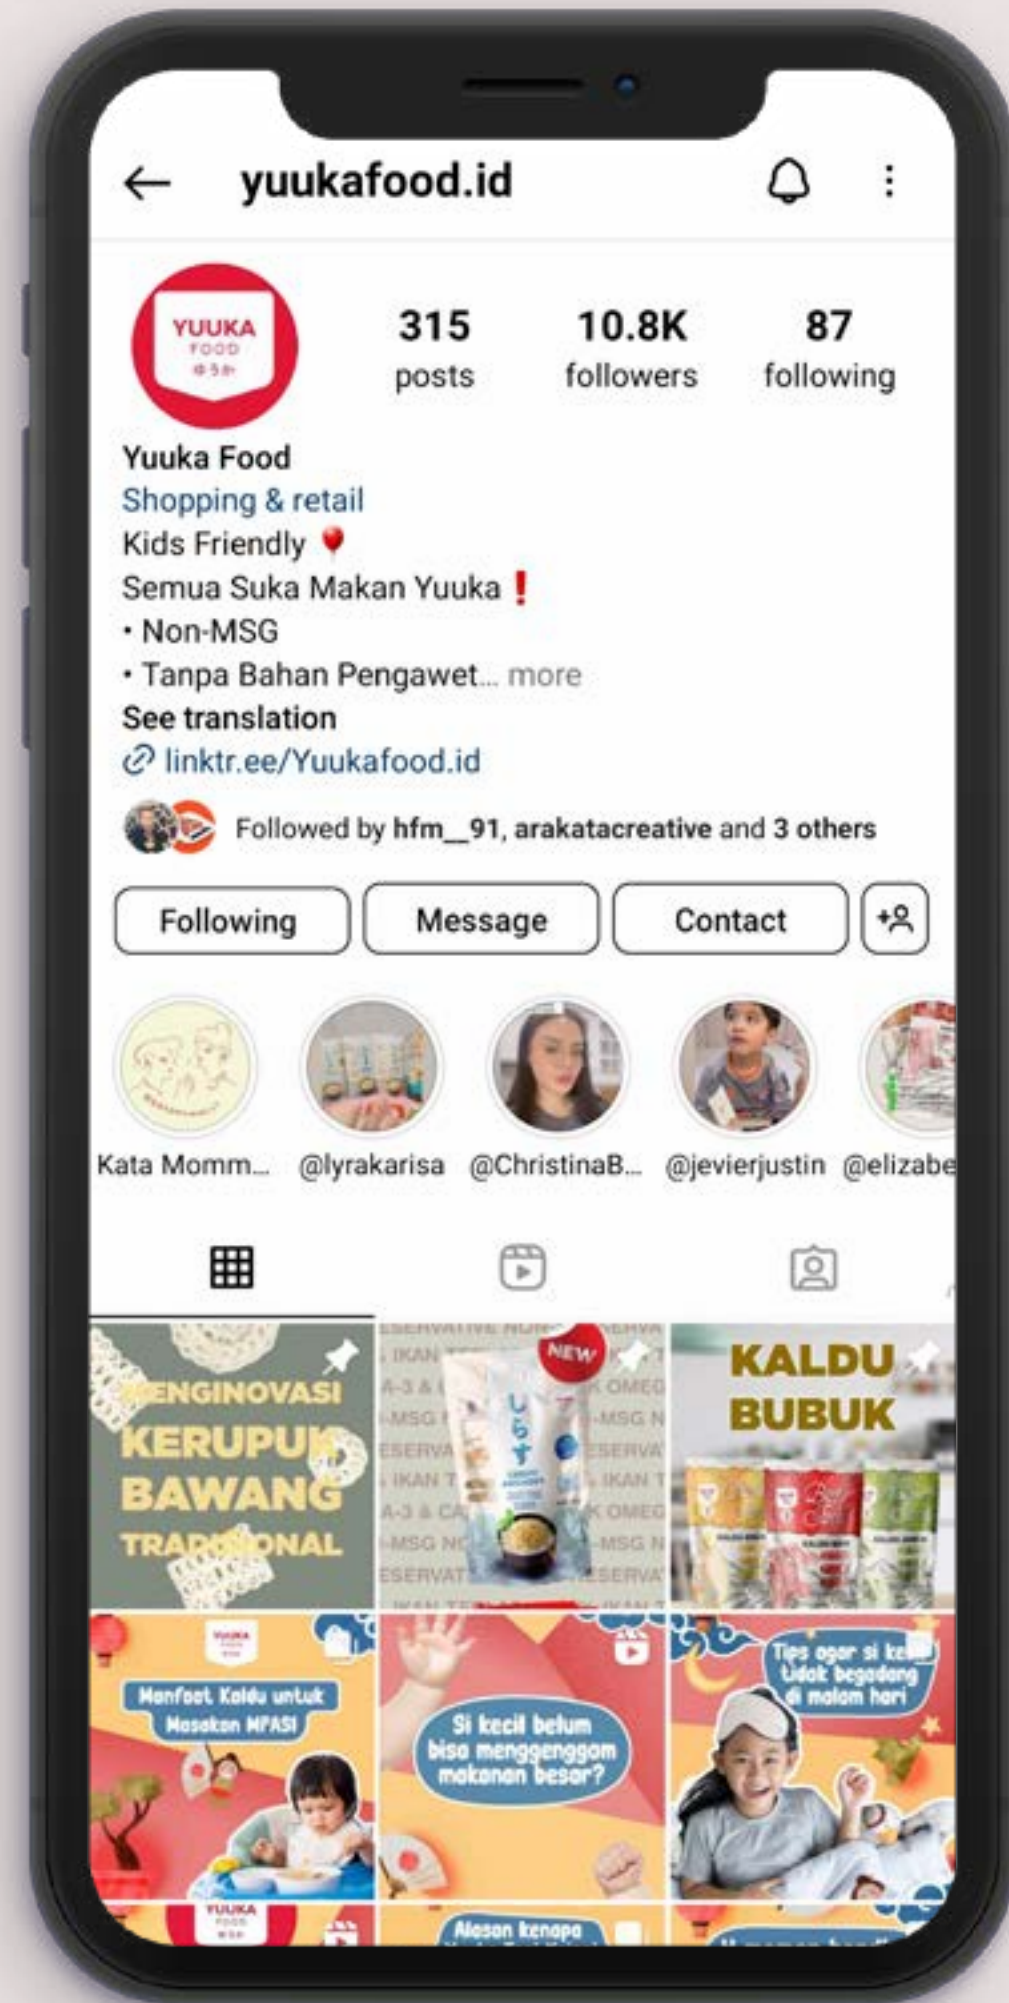

CAMPAIGN MONITORING

Provide thorough and valid reports to generate useful insight by the end of the campaign

DR SOAP

YUUKA FOOD INDONESIA

DOKTER PANGGIL

THE ROYAL PURNAMA

STANDING STONE

SAKURA EKSPRESS