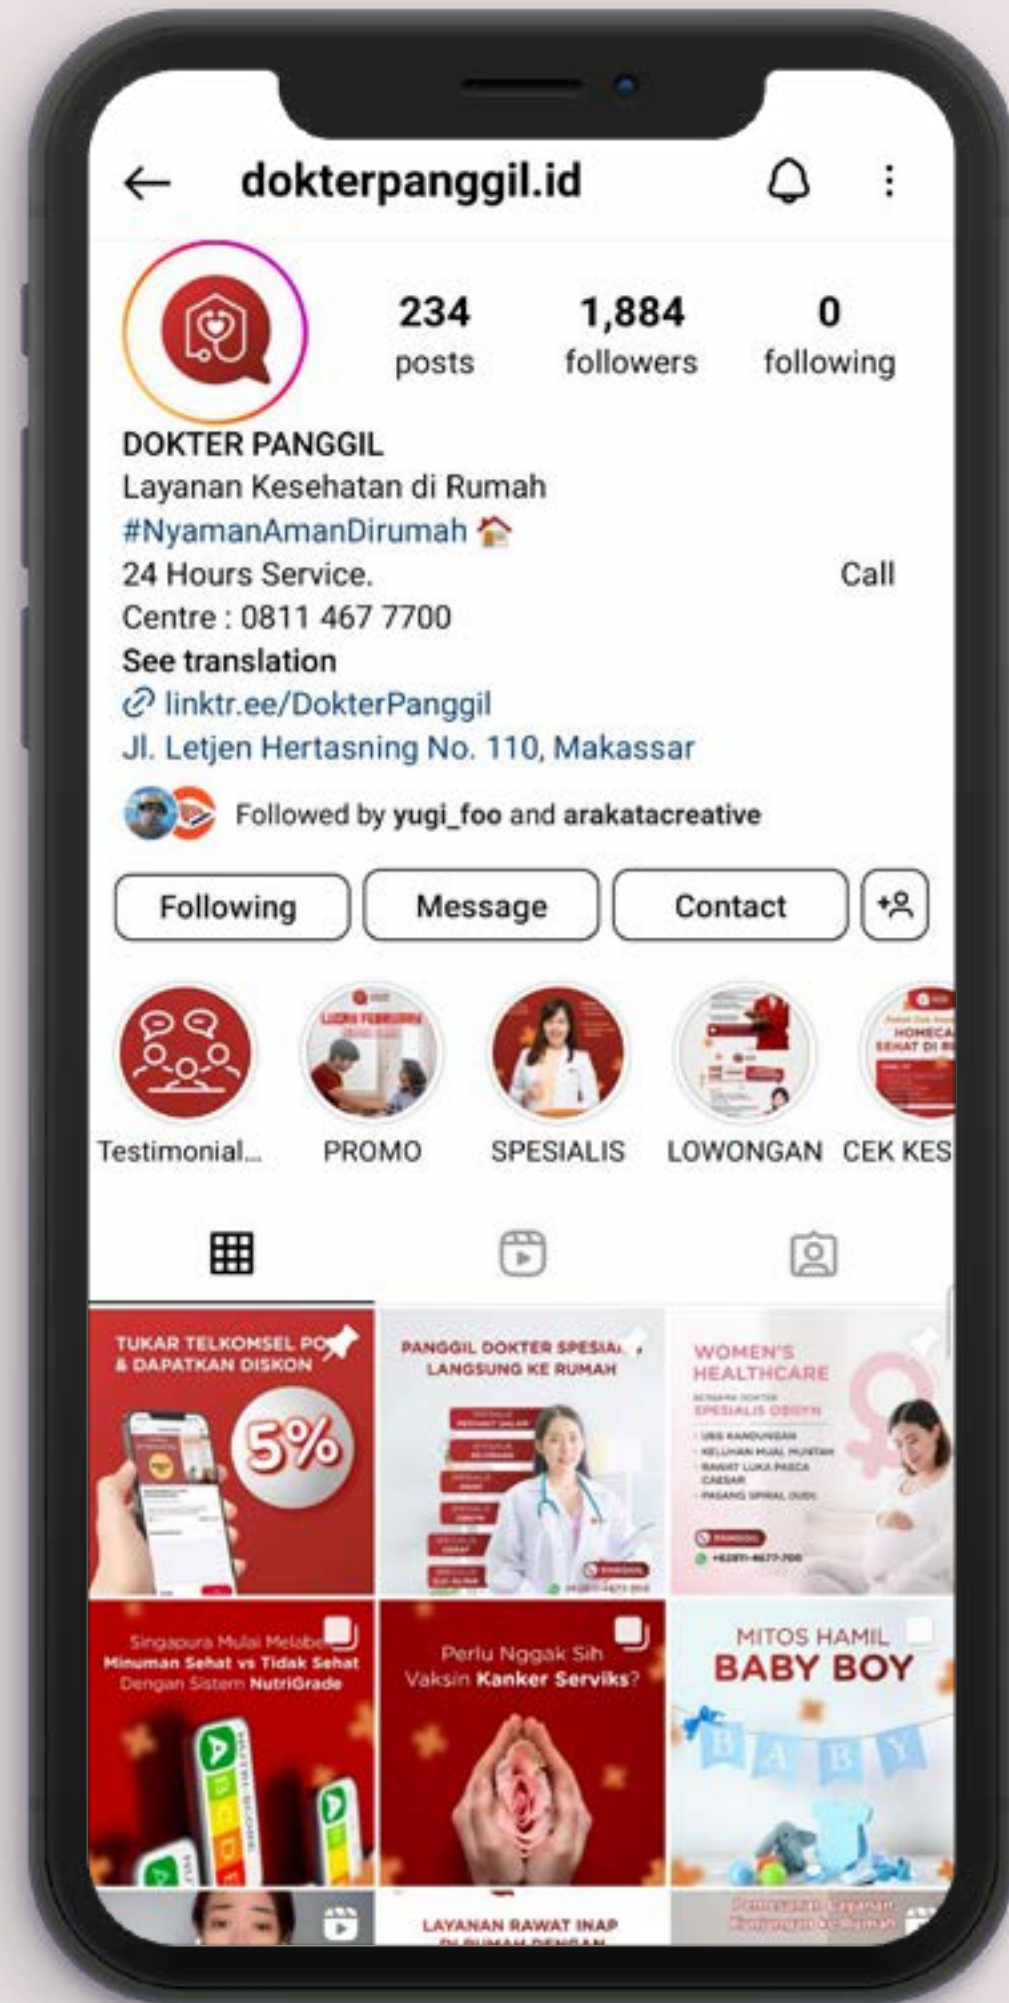

CAMPAIGN MONITORING

Provide thorough and valid reports to generate useful insight by the end of the campaign

DR SOAP

YUUKA FOOD INDONESIA

DOKTER PANGGIL

THE ROYAL PURNAMA

STANDING STONE

SAKURA EKSPRESS