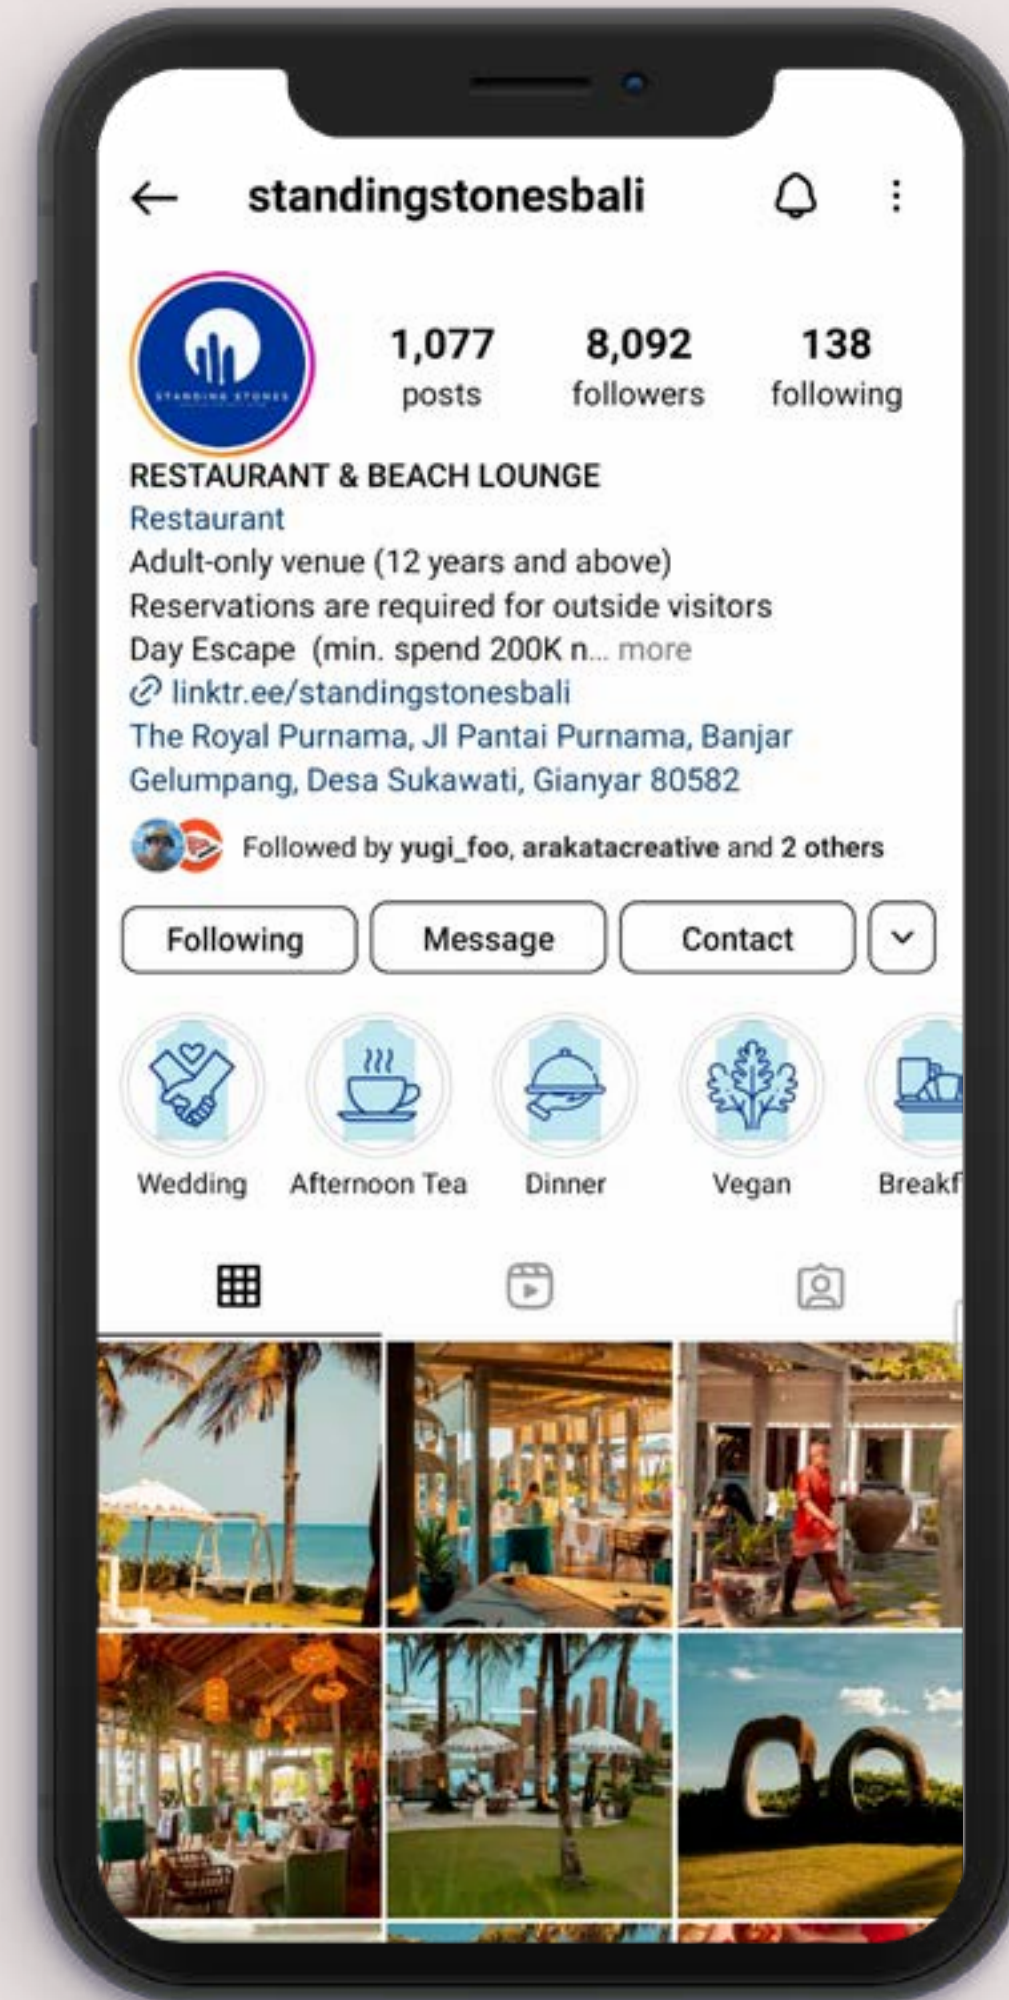

CAMPAIGN MONITORING

Provide thorough and valid reports to generate useful insight by the end of the campaign

DR SOAP

YUUKA FOOD INDONESIA

DOKTER PANGGIL

THE ROYAL PURNAMA

STANDING STONE

SAKURA EKSPRESS