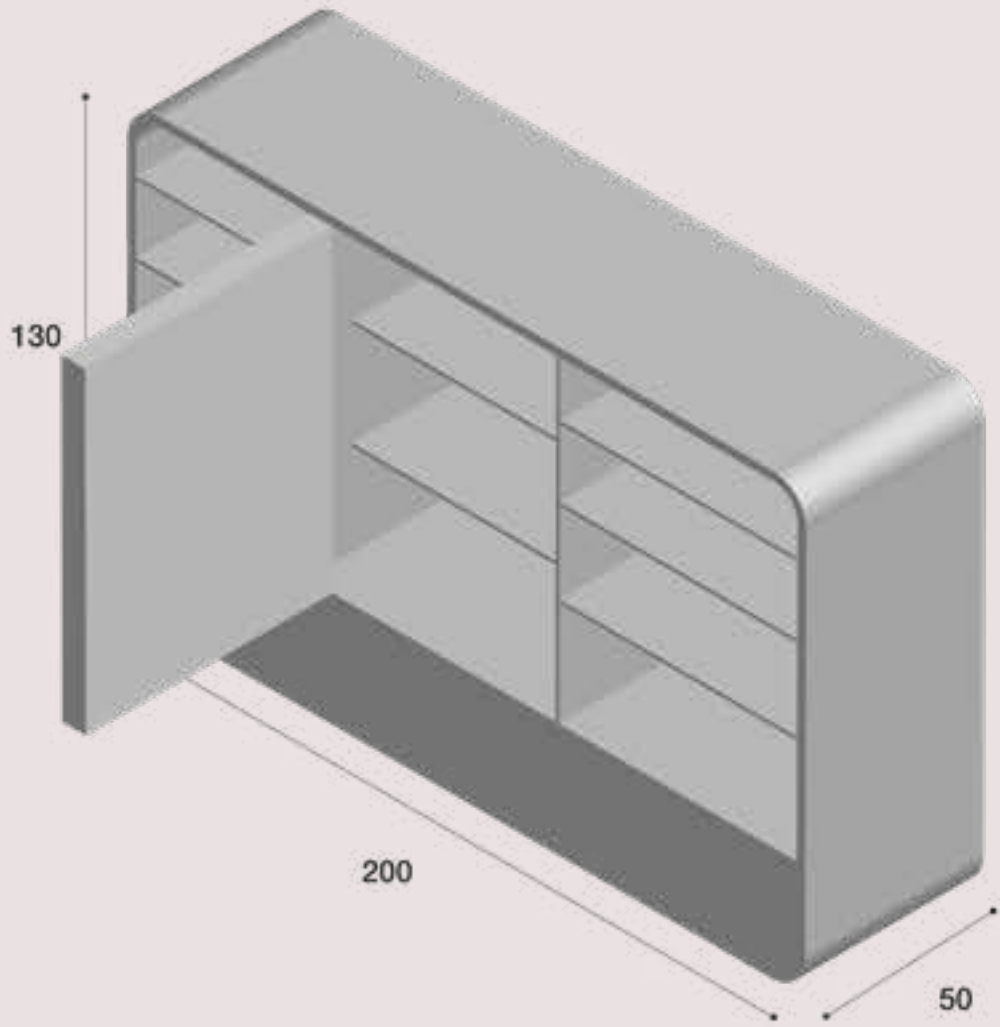

DR SOAP DROP BOX DESIGN PRODUCT

DR SOAP STANDEE & RACKS DESIGN

DR SOAP STANDEE & RACKS DESIGN

DR SOAP EVENT DESK

DESIGN LABEL & PACKAGING

CHACHA BURGO PACKAGING BOX

DESIGN LABEL & PACKAGING

THE MILES CLUB HAMPERS PACKAGING BOX