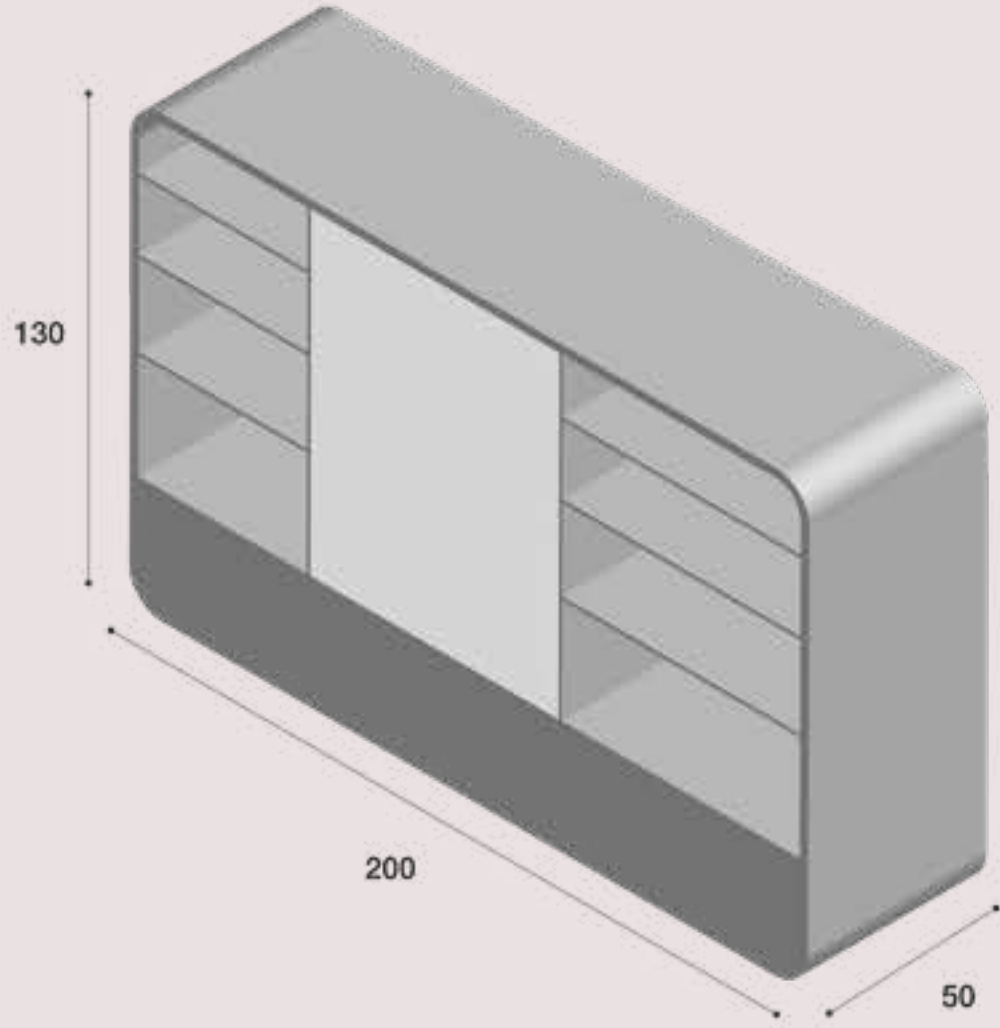

DR SOAP DROP BOX DESIGN PRODUCT

DR SOAP STANDEE & RACKS DESIGN

DR SOAP STANDEE & RACKS DESIGN

DR SOAP EVENT DESK

DESIGN LABEL & PACKAGING

CHACHA BURGO PACKAGING BOX

DESIGN LABEL & PACKAGING

THE MILES CLUB HAMPERS PACKAGING BOX