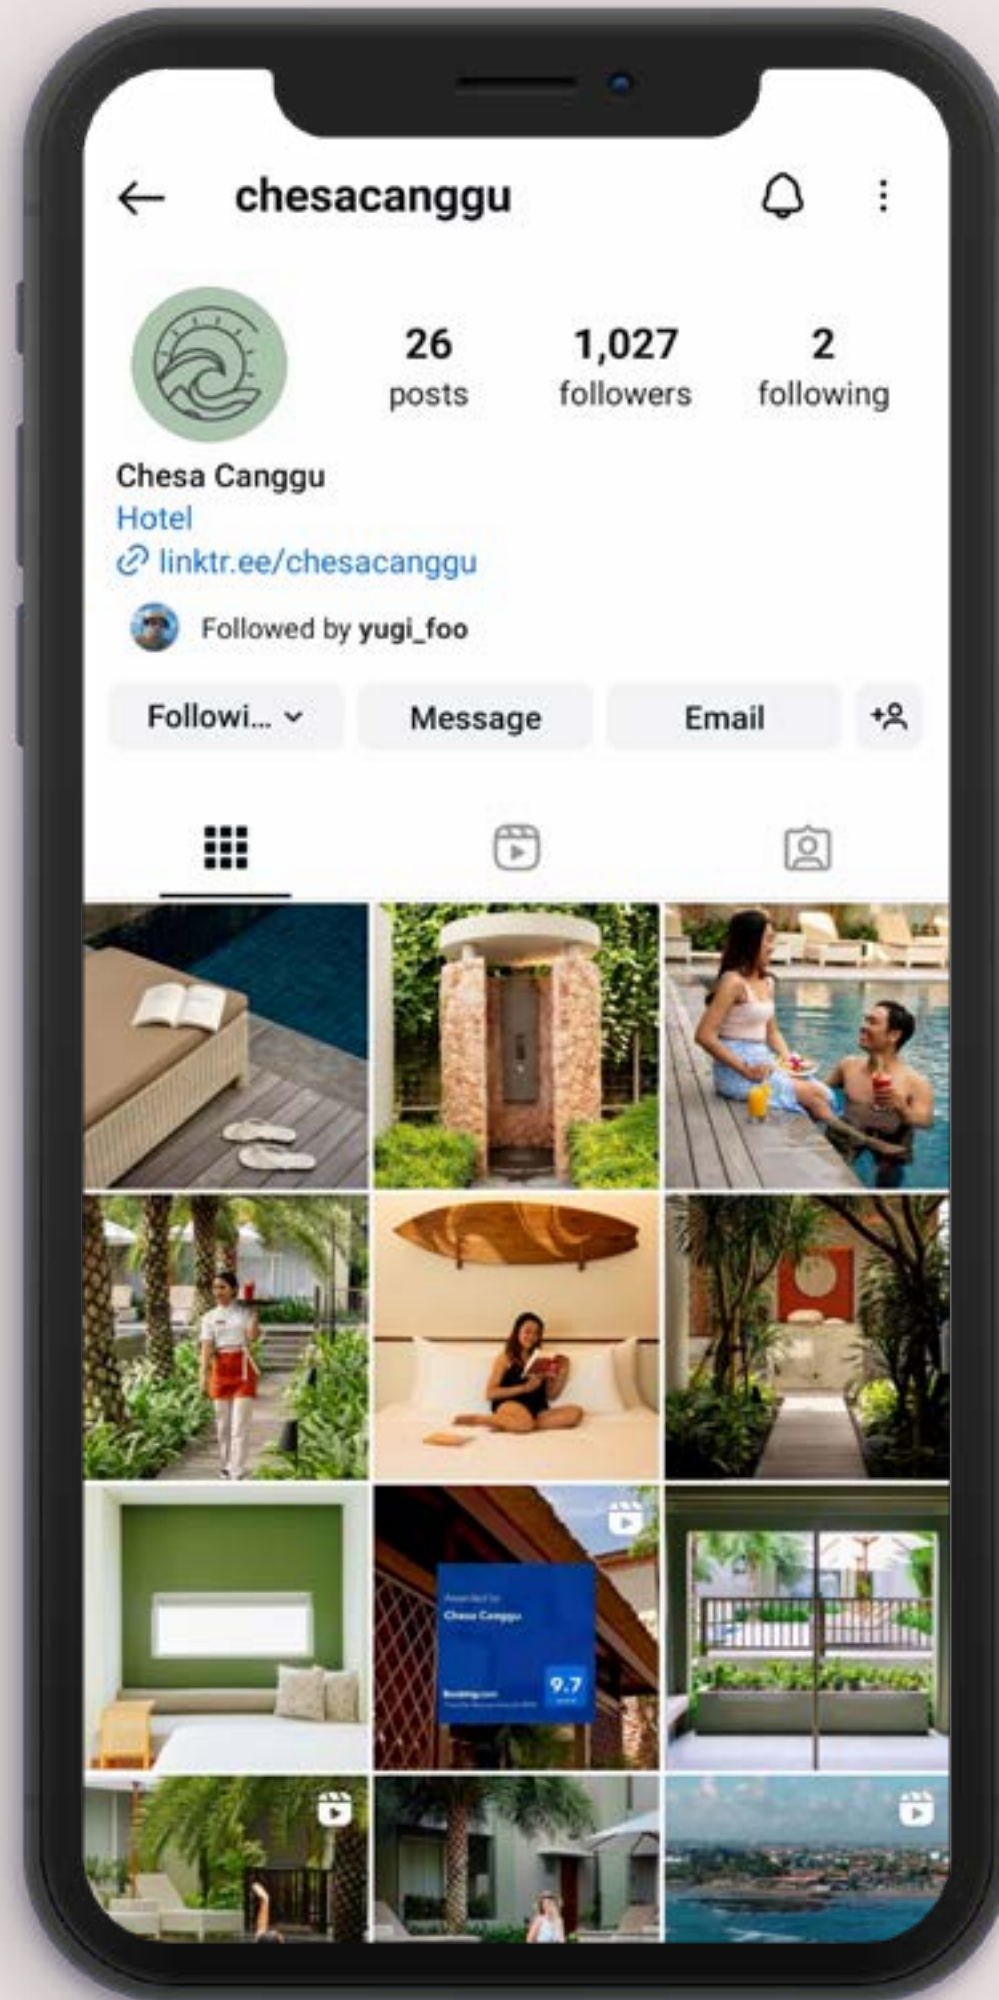

CHESA CANGGU