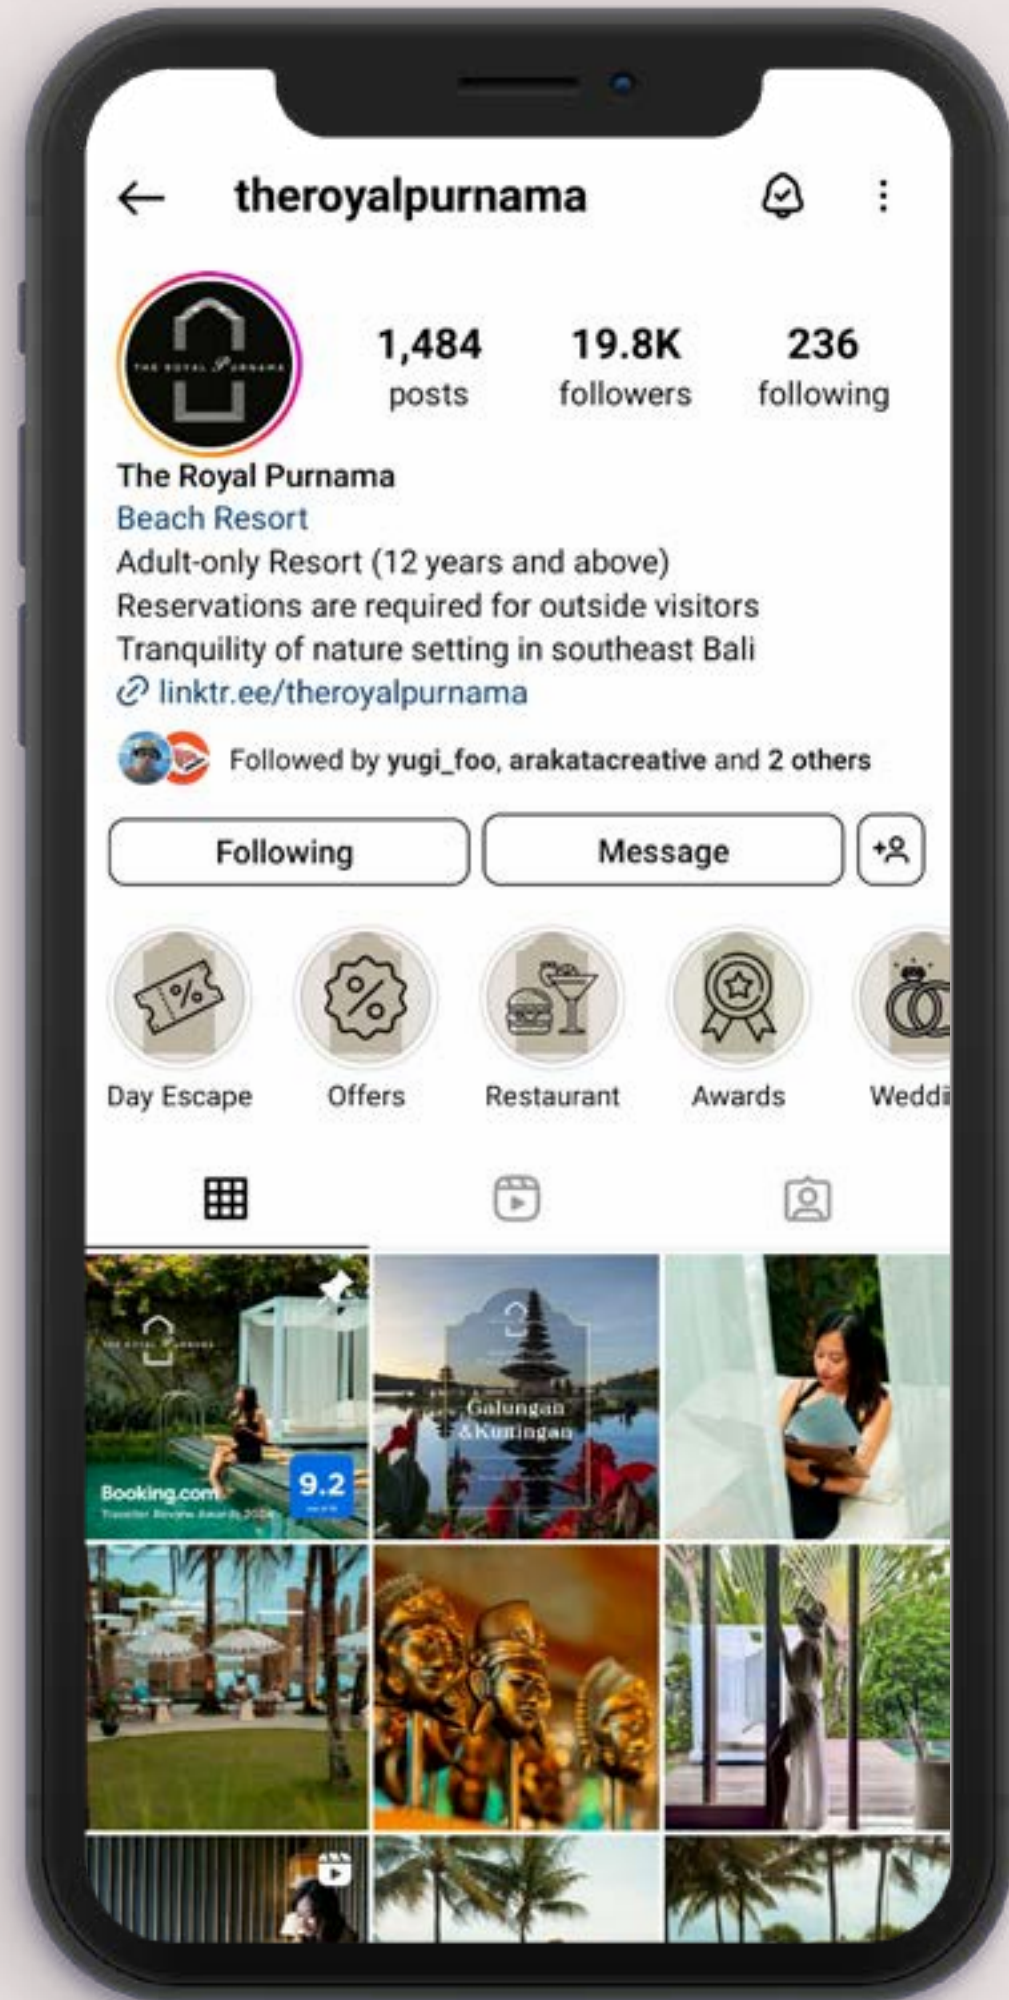

CAMPAIGN MONITORING

Provide thorough and valid reports to generate useful insight by the end of the campaign

DR SOAP

YUUKA FOOD INDONESIA

DOKTER PANGGIL

THE ROYAL PURNAMA

STANDING STONE

SAKURA EKSPRESS