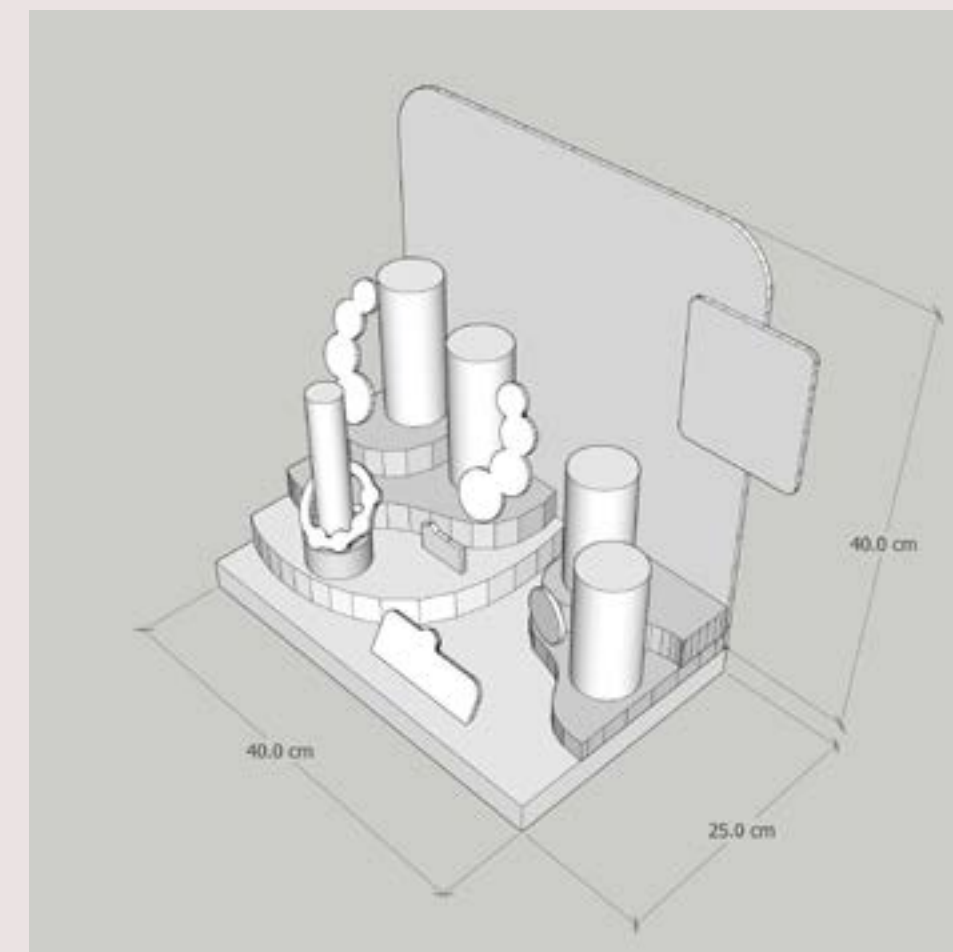

DR SOAP DROP BOX DESIGN PRODUCT

DR SOAP STANDEE & RACKS DESIGN

DR SOAP STANDEE & RACKS DESIGN

DR SOAP EVENT DESK

DESIGN LABEL & PACKAGING

CHACHA BURGO PACKAGING BOX

DESIGN LABEL & PACKAGING

THE MILES CLUB HAMPERS PACKAGING BOX