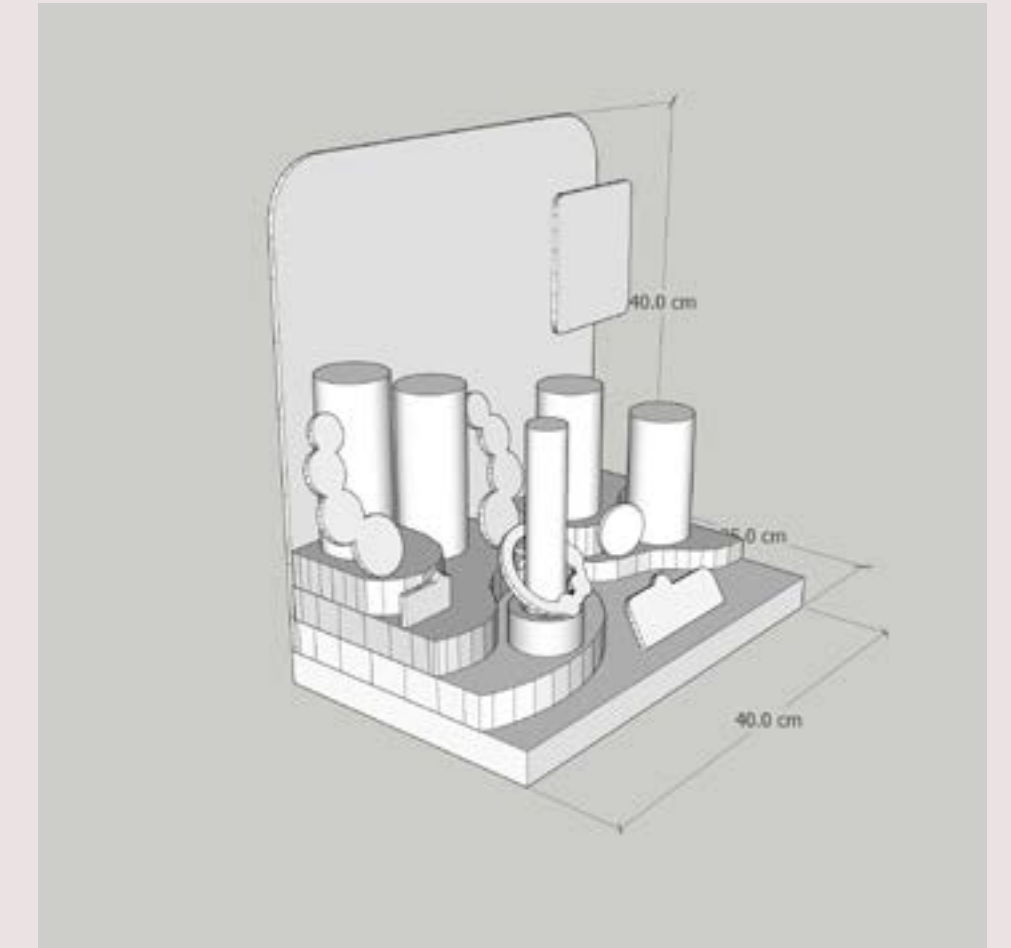

DR SOAP DROP BOX DESIGN PRODUCT

DR SOAP STANDEE & RACKS DESIGN

DR SOAP STANDEE & RACKS DESIGN

DR SOAP EVENT DESK

DESIGN LABEL & PACKAGING

CHACHA BURGO PACKAGING BOX

DESIGN LABEL & PACKAGING

THE MILES CLUB HAMPERS PACKAGING BOX