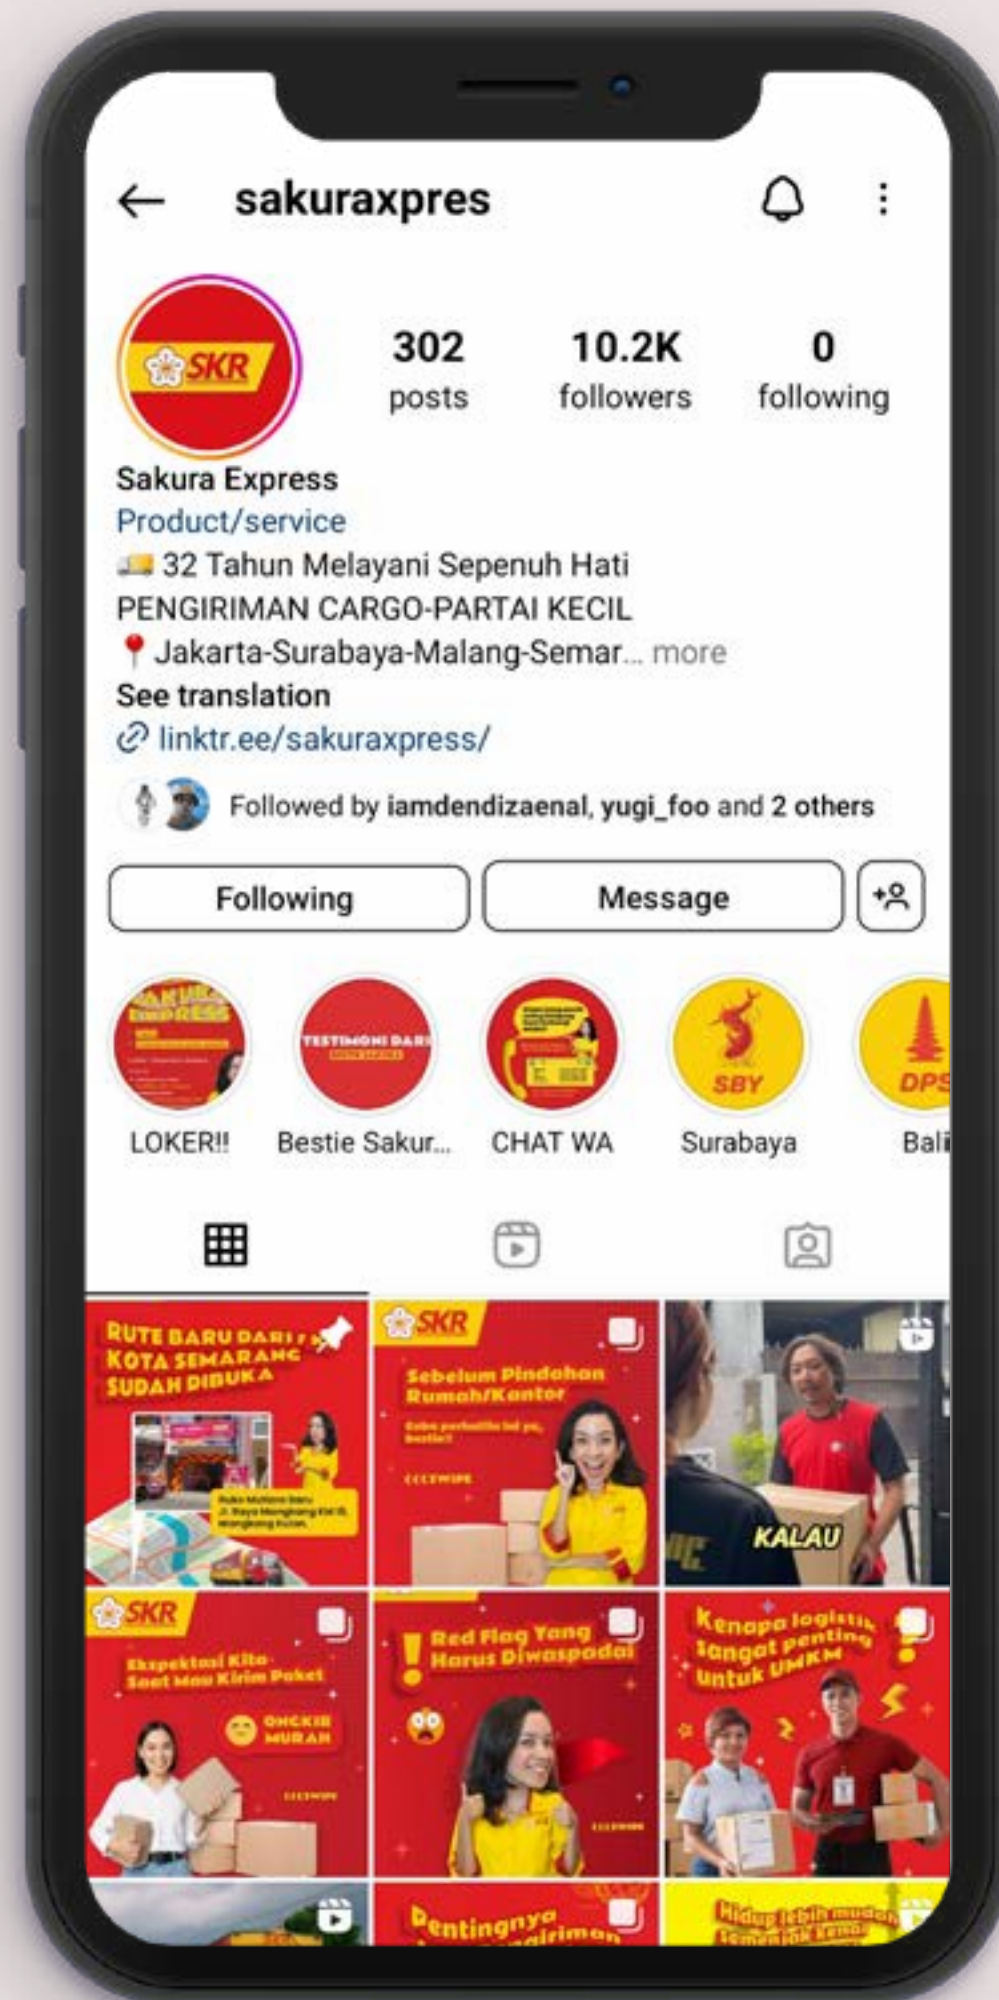

CAMPAIGN MONITORING

Provide thorough and valid reports to generate useful insight by the end of the campaign

DR SOAP

YUUKA FOOD INDONESIA

DOKTER PANGGIL

THE ROYAL PURNAMA

STANDING STONE

SAKURA EKSPRESS