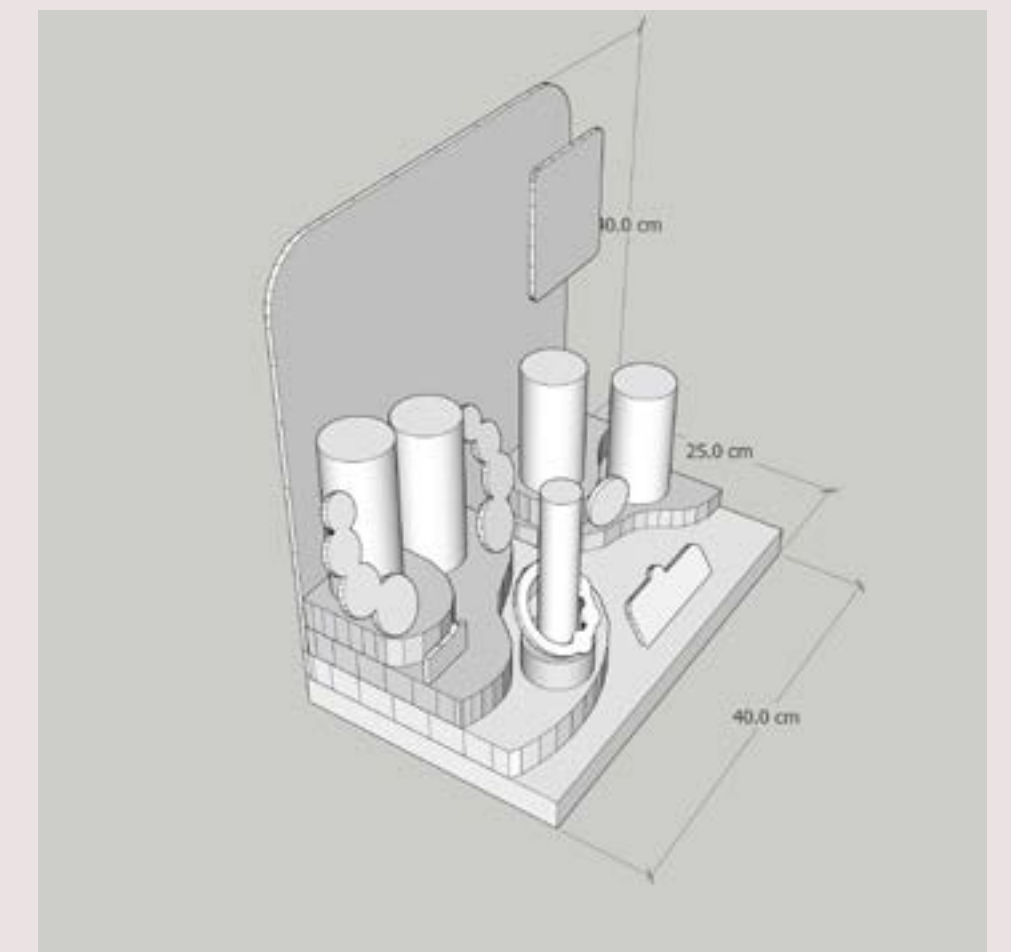

DR SOAP DROP BOX DESIGN PRODUCT

DR SOAP STANDEE & RACKS DESIGN

DR SOAP STANDEE & RACKS DESIGN

DR SOAP EVENT DESK

DESIGN LABEL & PACKAGING

CHACHA BURGO PACKAGING BOX

DESIGN LABEL & PACKAGING

THE MILES CLUB HAMPERS PACKAGING BOX