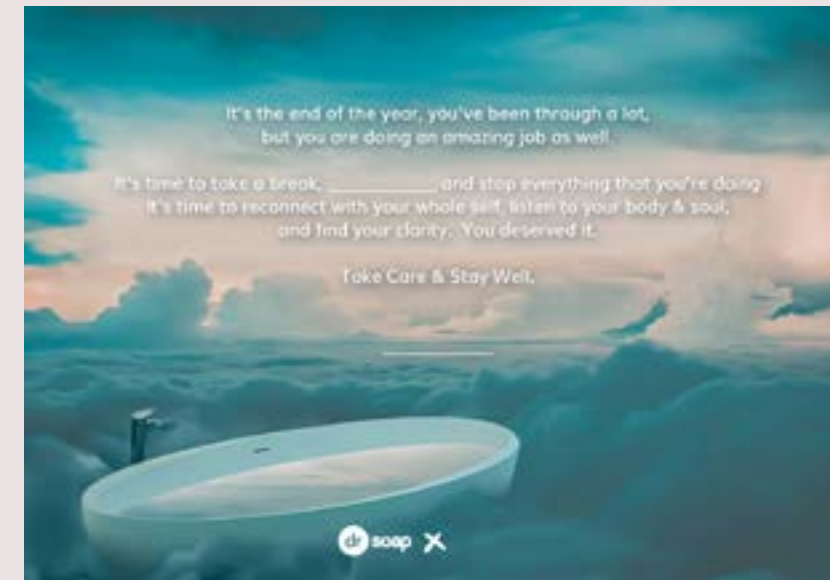

DESIGN LABEL & PACKAGING

DR SOAP HOLIDAY HAMPERS PACKAGING BOX