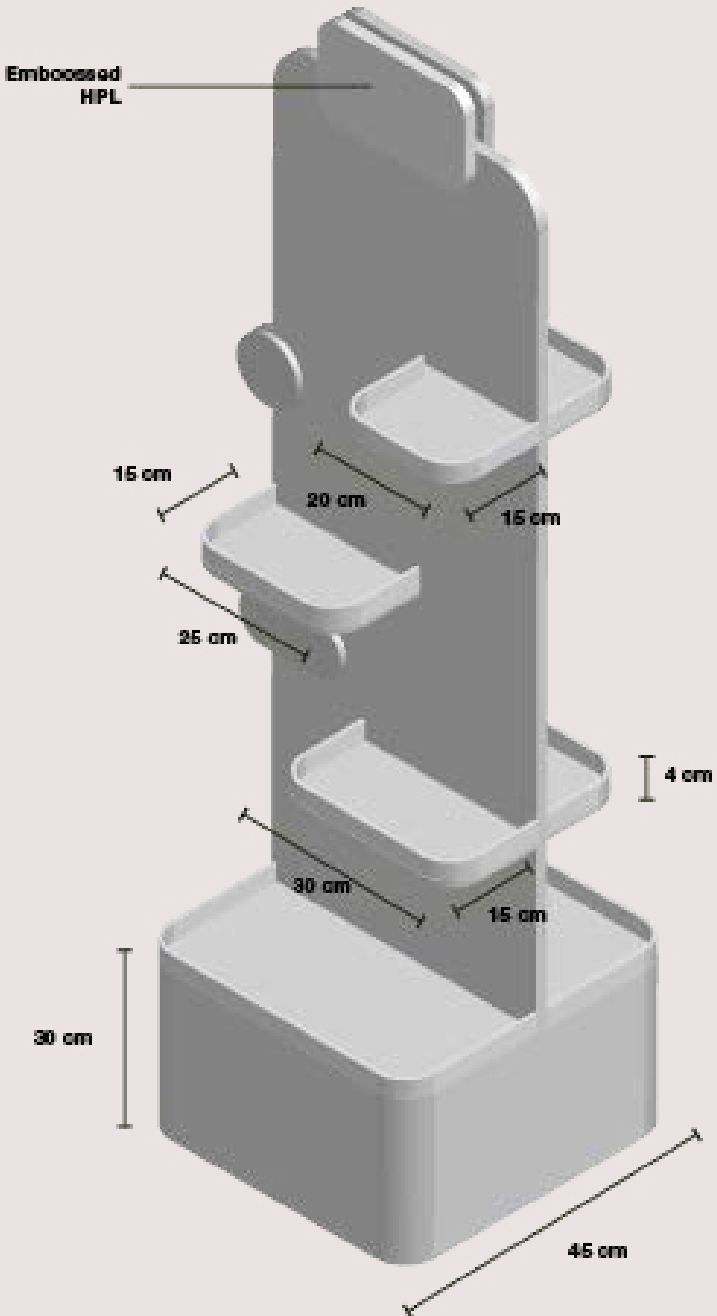

DR SOAP DROP BOX DESIGN PRODUCT

DR SOAP STANDEE & RACKS DESIGN

DR SOAP STANDEE & RACKS DESIGN

DR SOAP EVENT DESK

DESIGN LABEL & PACKAGING

CHACHA BURGO PACKAGING BOX

DESIGN LABEL & PACKAGING

THE MILES CLUB HAMPERS PACKAGING BOX