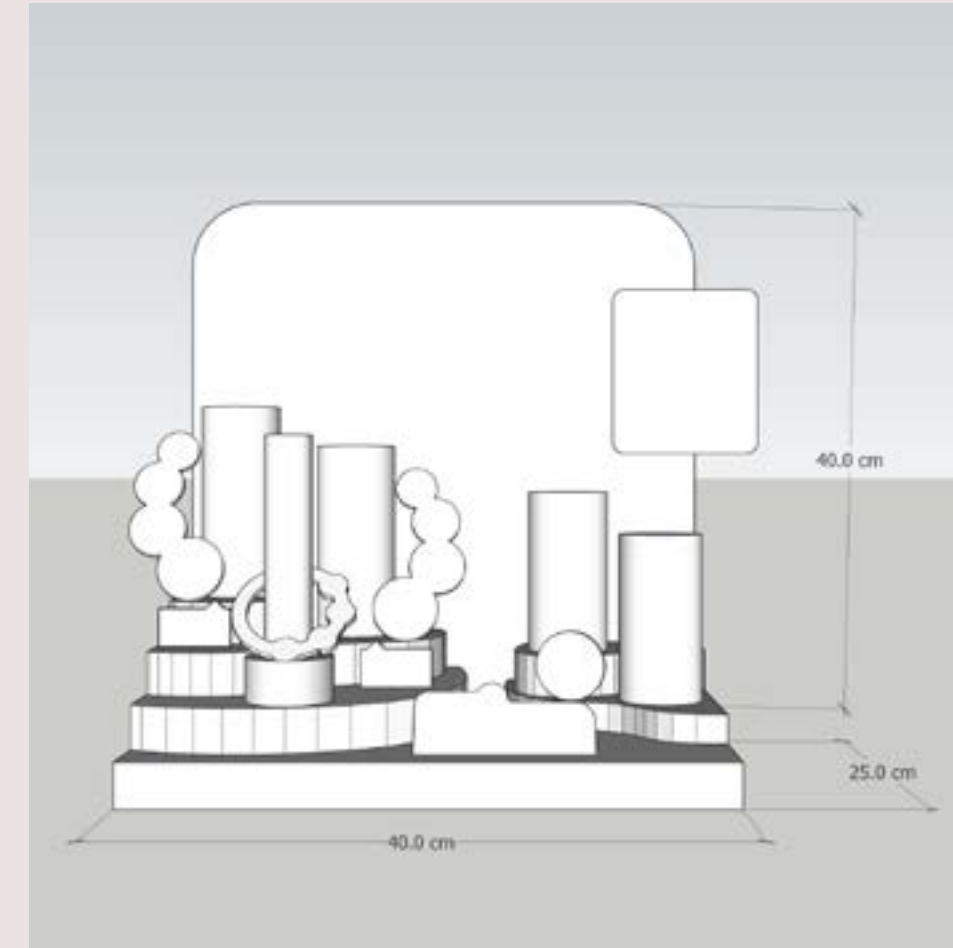

DR SOAP DROP BOX DESIGN PRODUCT

DR SOAP STANDEE & RACKS DESIGN

DR SOAP STANDEE & RACKS DESIGN

DR SOAP EVENT DESK

DESIGN LABEL & PACKAGING

CHACHA BURGO PACKAGING BOX

DESIGN LABEL & PACKAGING

THE MILES CLUB HAMPERS PACKAGING BOX